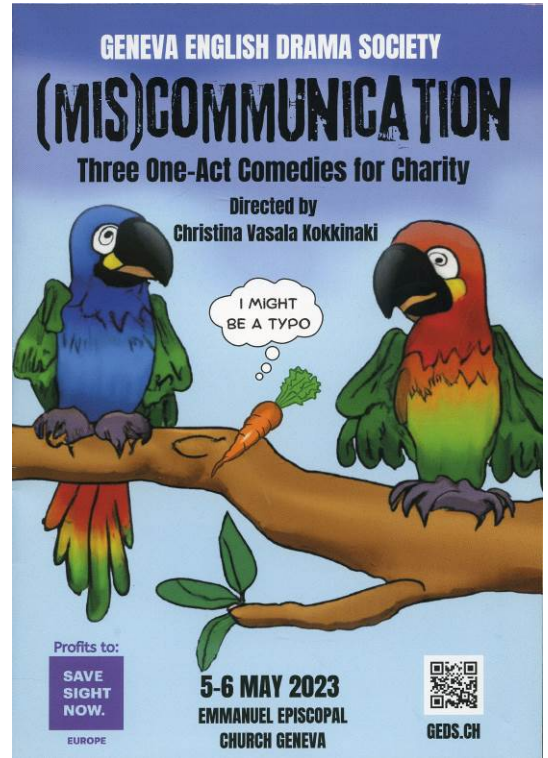

(Mis)Communication

May 2023

Cast:

Blue Kettle

Mrs Plant - Masha Neznansky
Derek - John Clarke
Mrs Oliver - Manda Kirkus Vacic
Enid - Maria Mira
Mrs Vane - Olga Derenkova
Miss Clarence - Wenona Arndt
Mr Vane - John Ward
Mother - Amira Scope

The Universal Language

Dawn - Kerri Ward
Donna - Claudia Barö Huelmo
Young person - John Clarke

The Real Long John Silver

Henry - John Ward
Madge - Masha Neznansky
Georgina - Kerri Ward

Technical and Production Staff:

Director – Christina Vasala Kokkinaki
Stage Manager - Jane Easton
Rehearsal Assistant - Berta Adell Palau
Lighting - John Newsome (Lead), Pranjai Nayak
Sound - Gabriela Pereira, Valeria Mendez
Set design - Christina Vasaia Kokkinaki
Props & Set - Titi Ogunlade, Nathalie Stump
Costumes - Kamolmas Jaiyen
Hair & Makeup - Wenona Arndt
Prompt - Noemie Crottaz
Get-in / Get-out Assisting Parrots - Liz Comstock-Smith, Alex Brown

Front of House - Alex Brown
Bar Manager - Lance Newhart
Poster & Flyer Design - John Ward, Genna Ingold
Programme - Genna Ingold, Tamaam Madi-Nassar
Publicity & Social Media - Tamaam Madi-Nassar, Genna Ingold
Cast Photography - Ariadne Kypriadi
Rehearsal Photography - John Ward, Genna Ingold
Ticket Sales & Box Office - Jane Easton, Veera Valo